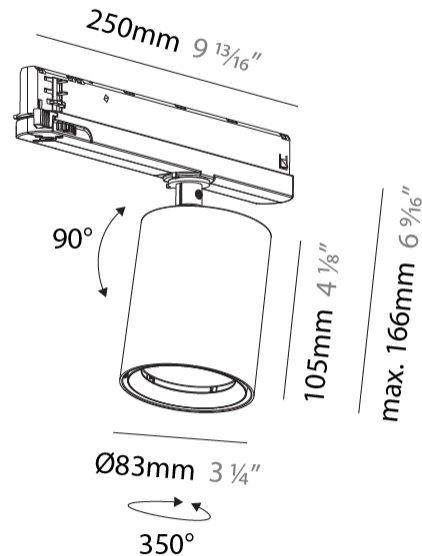

GENERAL

Series: Centriq
Subseries: Centriq In
Brand: Prolicht
Division: Architectural
Mounting Type: Track
Mounting Location: Ceiling
Subcategory: Spots

PHYSICAL

Shape: Cylinder
Diameter (mm): 83
Diameter (in): 3 1/4
Length (mm): 250
Length (in): 9 13/16
Height (mm): 166
Height (in): 6 9/16
Light Distribution: Adjustable / Direct
Weight (kg): 0.6
Fixture Finish: SSR / BKV / CWI / CRY / HAB / LAG / UFT / ITA / RUA / RUR / MIC / FTG / MYG / TWT / LOD / PUS / FRO / FUP / KIA / POP / BLS / SPG / MEY / GOH / GUM / CHC / COM / ABZ / JAG / OBR / MOS / ROR
Holder Finish: WHI / BLK
Accent Finish: SSR / BKV / CWI / CRY / HAB / LAG / UFT / ITA / RUA / RUR / MIC / FTG / MYG / TWT / LOD / PUS / FRO / FUP / KIA / POP / BLS / SPG / MEY / GOH / GUM / CHC / COM / ABZ / JAG
Fixture Material: Aluminum

ELECTRICAL

Lamp Type: LED (Zhaga Standard)
Input Wattage (W): 26
Total Output Wattage (W): 23.7
Dimming: Non-Dimmable / 0-10V Dimming
Driver Included: Yes
Driver Location: Integrated
Driver Type: Constant Current - 120Vac
Driver Class: Class 2
Input Voltage (V): 120

LED

Number of LEDs: 1
Color Temperature (°K): 2700 / 3000 / 3500 / 4000
Max. Delivered Lumen (lm): 1975 / 2056 / 2145 / 2245
Nominal Lumen (lm): 2429 / 2529 / 2638 / 2761
CRI: >90 CRI
Lamp Life (hrs): 50000

OPTICAL

Optic°: 12
Adjustability: Rotational 360°; Tilt 90° (±45°)

RATINGS AND CERTIFICATIONS

Certified By: Certified for North American Standards
IP rating: IP20